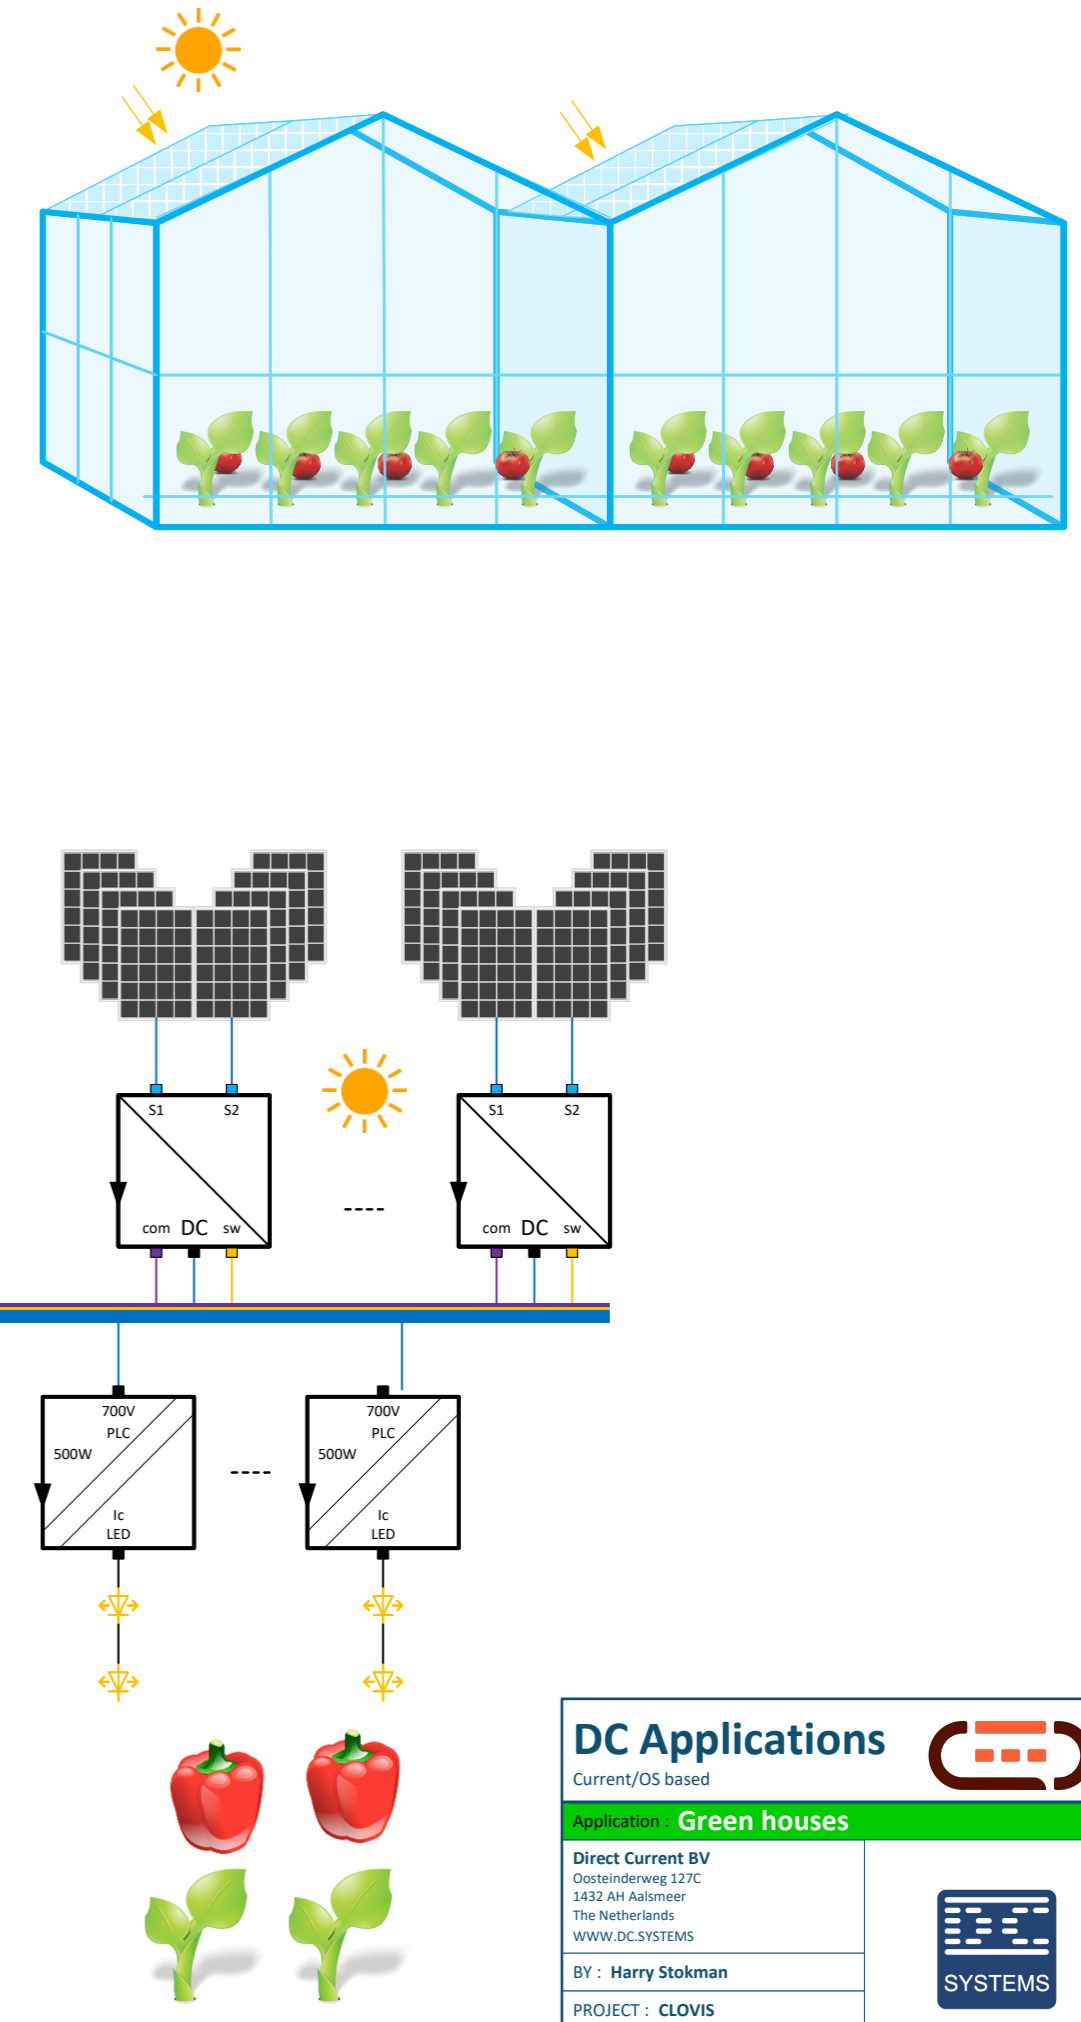

Grid Services

LED or HID Grow lights

Mixed Grow lights and Solar

DC Applications

Current/OS based

Application: **Green houses**

Direct Current BV
Oosteinderweg 127C
1432 AH Aalsmeer
The Netherlands
WWW.DC.SYSTEMS

BY: Harry Stokman

PROJECT: CLOVIS

LAST SAVED: August 29, 2022

PAGE: 4 / 6

FILE: DC Applications.vsdX

by **Schneider Electric**